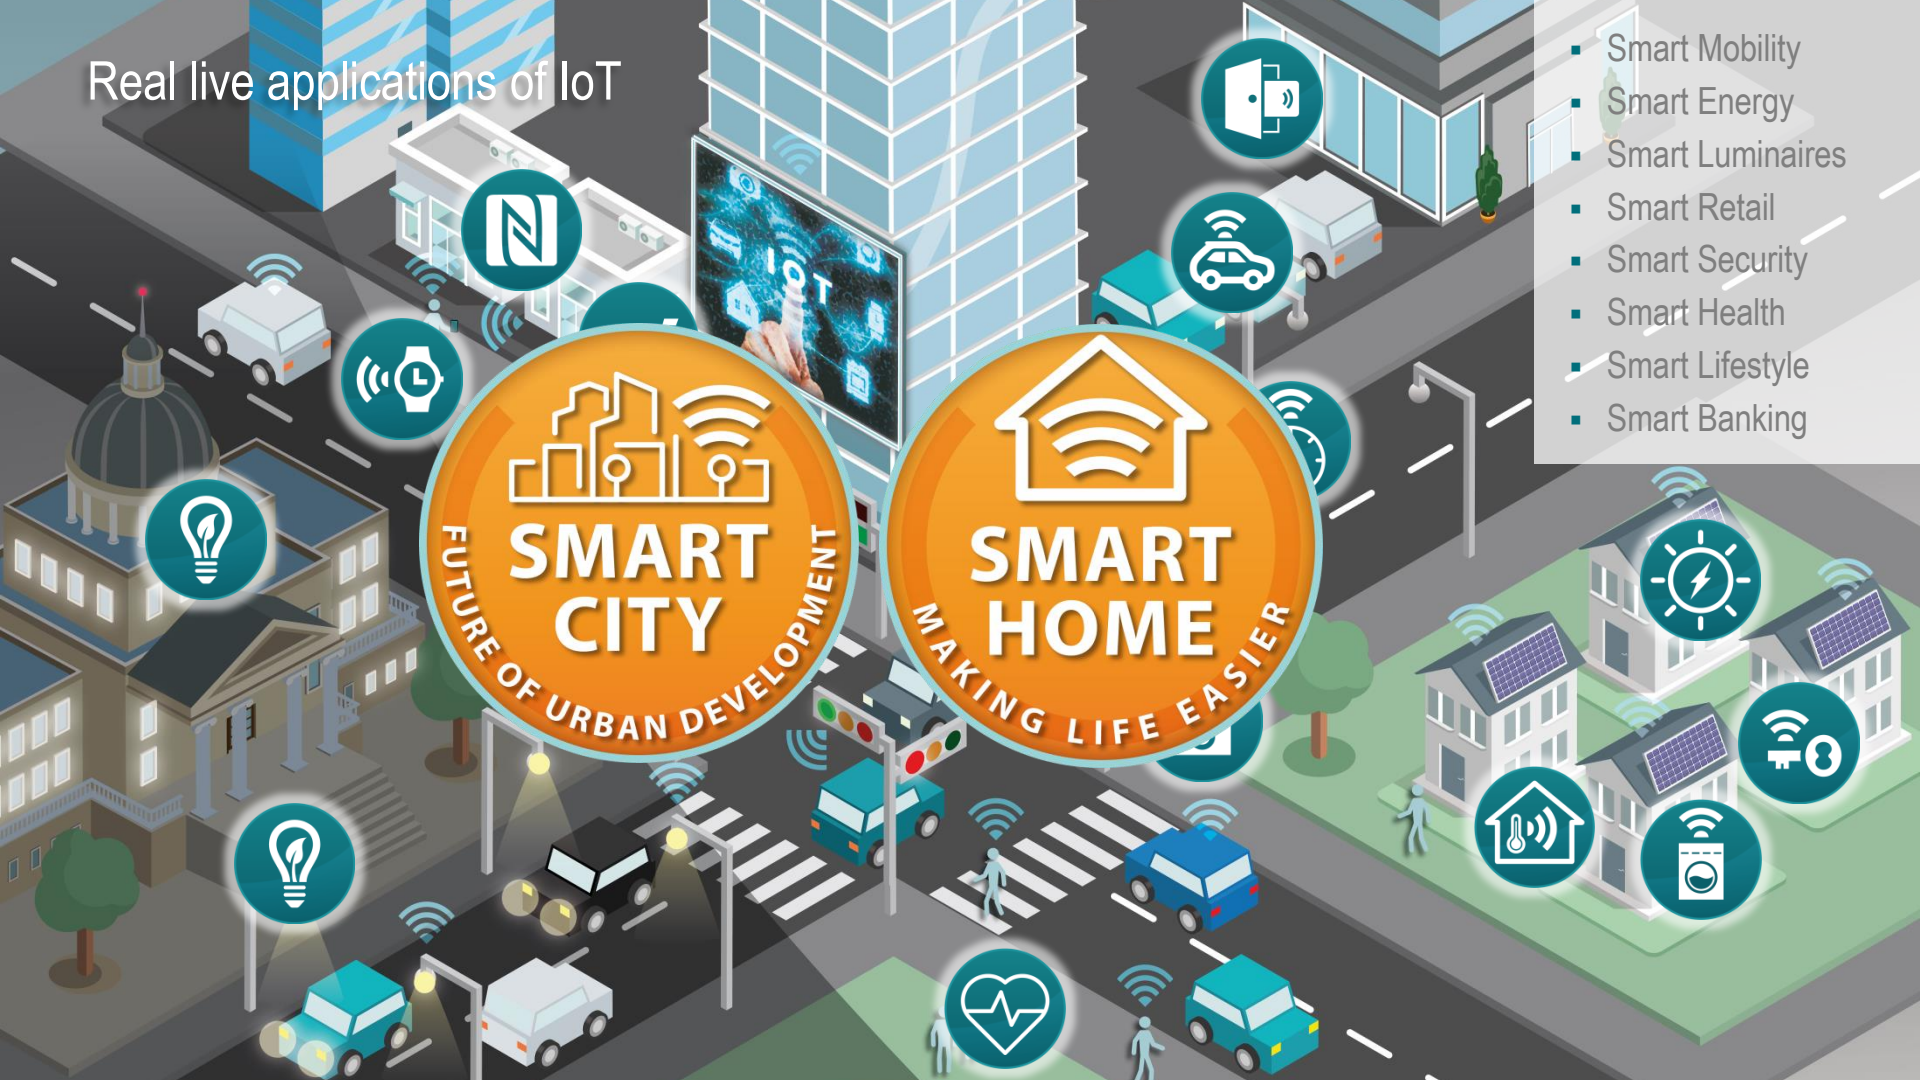

Mühlbauer AUTOMATION

Building blocks for IOT

WHAT IS IOT?

“The Internet of Things, or "IoT" for short, is about extending the power of the internet beyond computers and smartphones to a whole range of other things, processes and environments. Those "connected" things are used to gather information, send information back, or both. IoT allows businesses and people to be more connected to the world around them.”

Smart Label Technology for
TECURITY® & IOT

FLEXIBLE SOLAR

Efficient Solution for Clean
Energy Everywhere

LED

Energy-Saving Light
for the Future

Internet of Things
Our solution is "Smart Electronics"

Mühlbauer
High Tech International

Real live applications of IoT

- Smart Mobility
- Smart Energy
- Smart Luminaires
- Smart Retail
- Smart Security
- Smart Health
- Smart Lifestyle
- Smart Banking

SMART CITY
FUTURE OF URBAN DEVELOPMENT

SMART HOME
MAKING LIFE EASIER