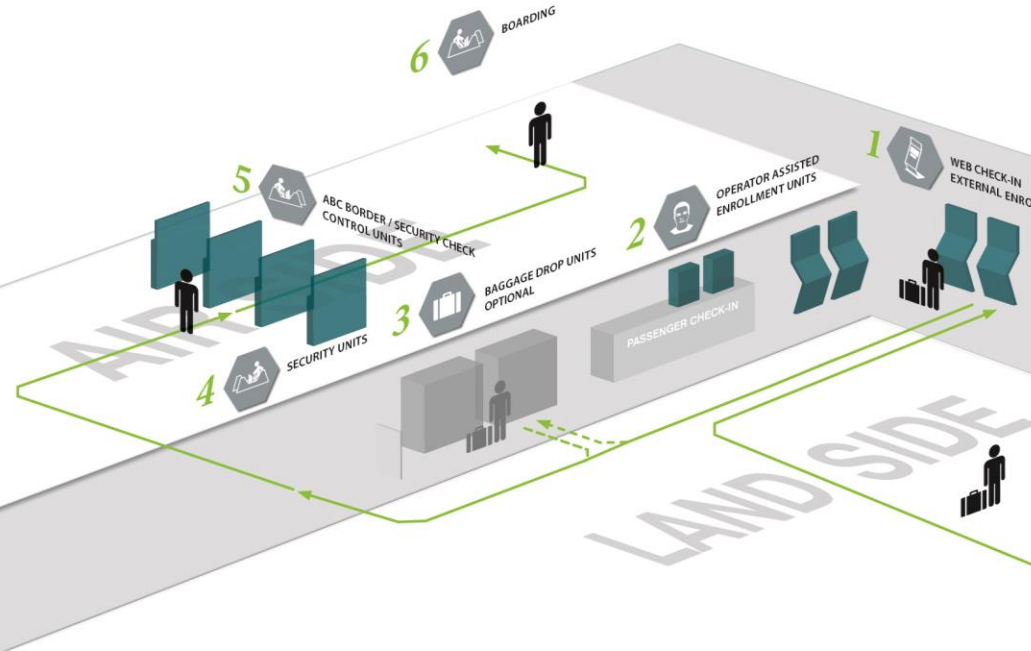

*Personal Computers, Mobile
Communication, Internet*

2000

INDUSTRY 4.0

Internet of
Things

Everything becomes „Smart“

Travelling today

MÜHLBAUER AIRLINES MB051 GATE H31 SEAT 07J

MUNICH → RODING

MUC  **ROD**

FLIGHT	DATE	BOARDING	CLASS	INFO
MB051	01SEP19	15:40	FIRST	API OK

PASSENGER	SEQ
MARTINA SPECIMEN	FIRST

MÜHLBAUER AIRLINES

IoT For Travel 4.0

PARTS & SYSTEMS

Precision Parts
for Aerospace, Automotive,
Semiconductor & Engineering