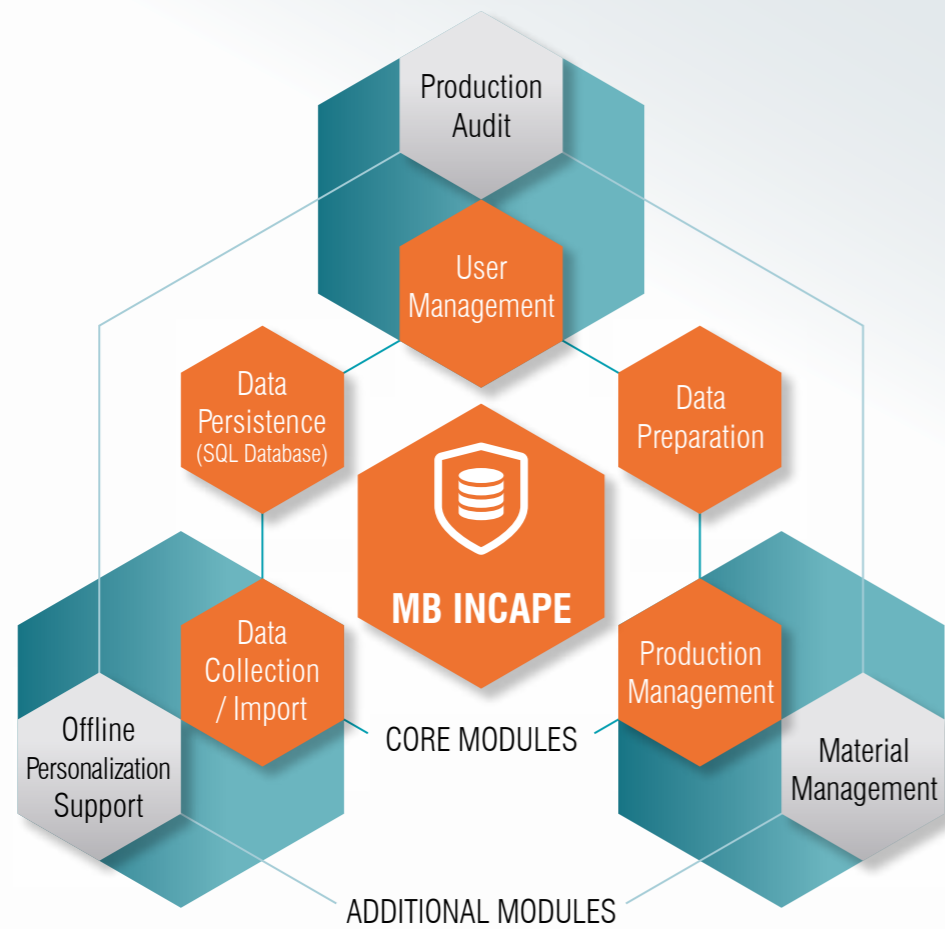

MB INCAPE / BASIC

PRODUCTION & PERSONALIZATION MANGEMENT SOFTWARE

MB INCAPE

INTEGRATED PRODUCTION MANAGEMENT SOFTWARE

MB INCAPE is Mühlbauer's Production Management Software for the production and personalization of electronic cards and documents (e.g. ID cards, ePassports, Driver's Licenses, EMV or GSM cards). Combining data management, production control and material management, the system allows for highly automated processes. MB INCAPE's architecture consists of a modular concept to fulfil the needed scalability in all kinds of document body production steps,

as well as in all types of personalization characteristics, (for example centralized and decentralized processes), various types of personalization machines or application-specific data preparation scenarios. It allows to process customer- and application-specific production, personalization, quality control and document delivery scenarios with highest solution flexibility.

FEATURES & ADVANTAGES

-  Configurable workflow steps regarding personalization, quality assurance & issuance
-  Fully-automated processing & production management
-  Simplified administration due to web-based operator clients
-  Customizable UI regarding localization, internationalization & branding
-  Scalability regarding document-types, machines & personalization locations
-  Seamless tracking of documents from point of production to issuance
-  Flawless integration of Mühlbauer's material management system MB WAREHOUSE
-  Connection to card/document management systems via web service, database, file-based interface
-  Standard interface to personalization machines; integration of third-party machines possible
-  Integration of MB User Management possible
-  Full coverage of production control requirements (security industry & EMV standards)
-  Seamless connection to MB PalaMax® and MB Data Preparation